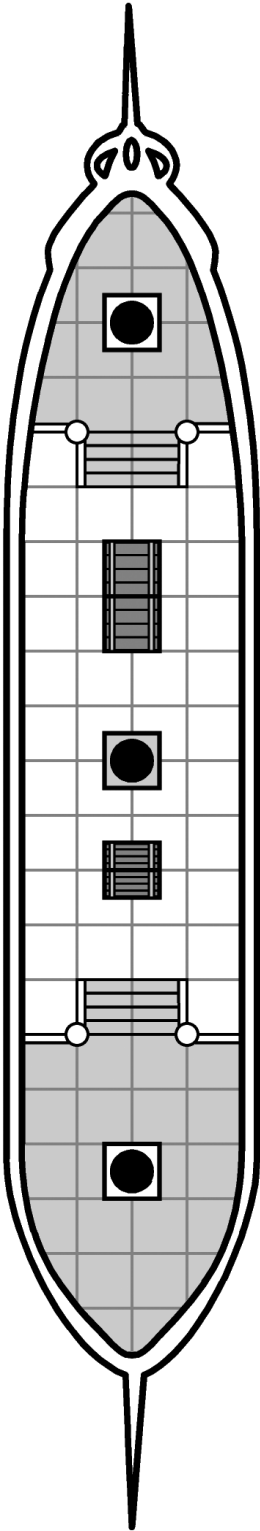

# Ship Deck Plans

1 square = 5 feet

Rowboat

Barge

Lifeboat

Orca

Voyager

Fleur

Fishing Boat

1 square = 5 feet

Corsair

Raider

1 square = 5 feet

High Seas Mercantile

Fury

Longship