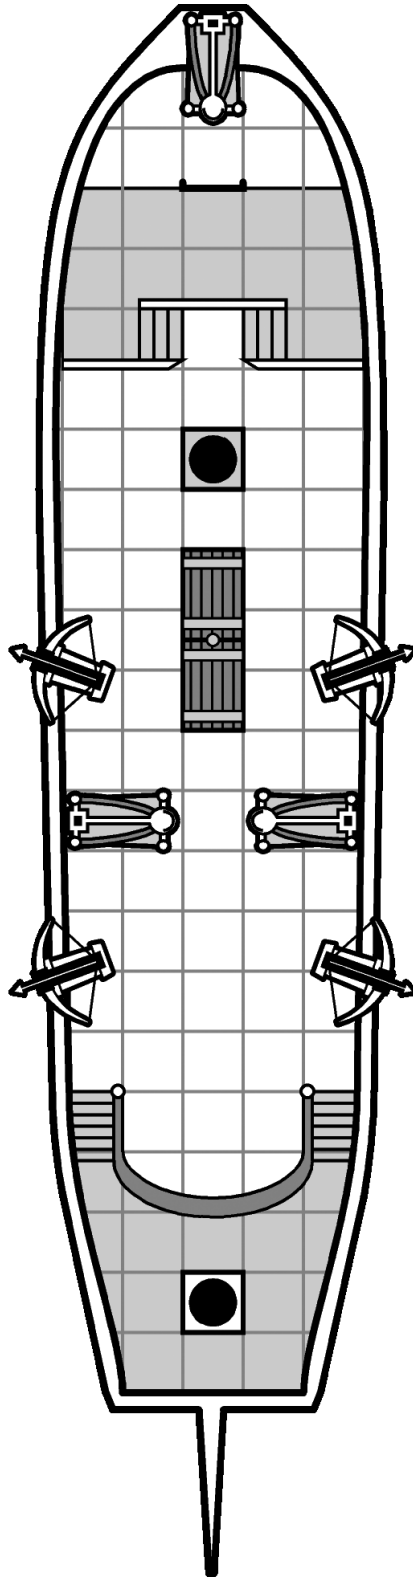

# Ship Deck Plans

1 square = 5 feet

Rowboat

Barge

Lifeboat

Orca

Voyager

Fleur

Fishing Boat

1 square = 5 feet

Corsair

Raider

1 square = 5 feet

High Seas Mercantile

Fury

Longship