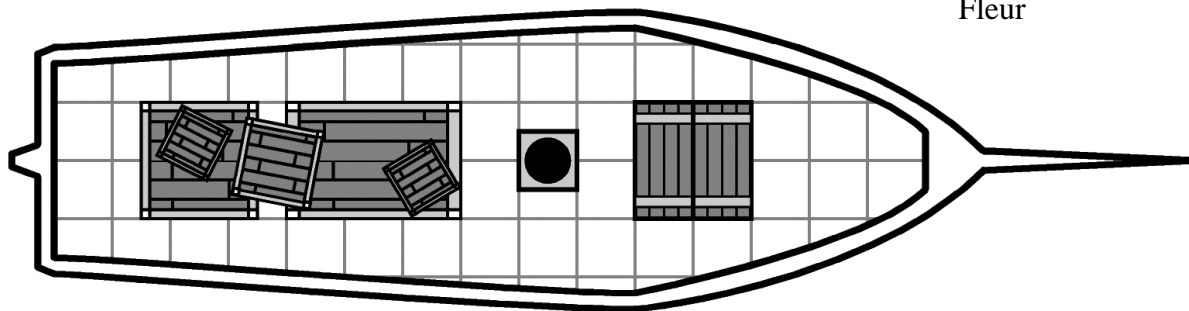

# Ship Deck Plans

1 square = 5 feet

Rowboat

Barge

Lifeboat

Orca

Voyager

Fleur

Fishing Boat

1 square = 5 feet

Corsair

Raider

1 square = 5 feet

High Seas Mercantile

Fury

Longship