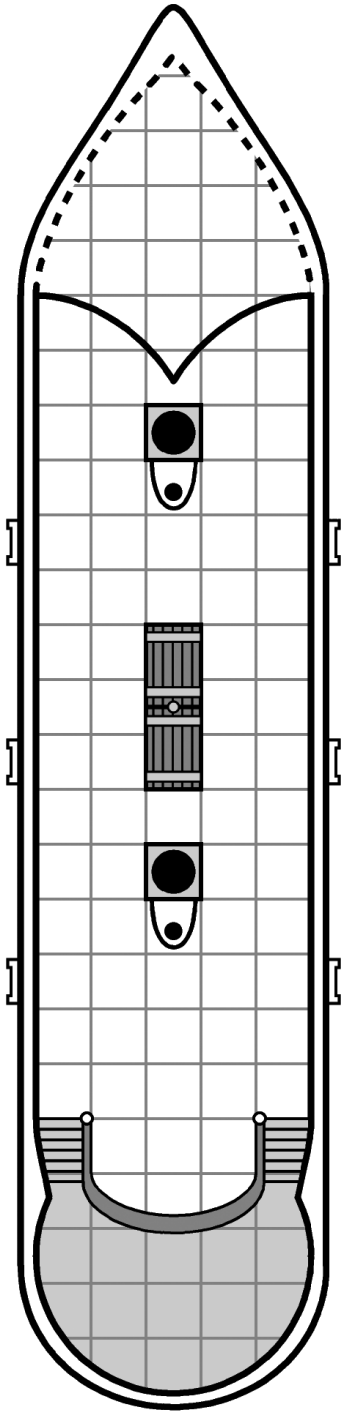

# Ship Deck Plans

1 square = 5 feet

Rowboat

Barge

Lifeboat

Orca

Voyager

Fleur

Fishing Boat

1 square = 5 feet

Corsair

Raider

1 square = 5 feet

High Seas Mercantile

Fury

Longship